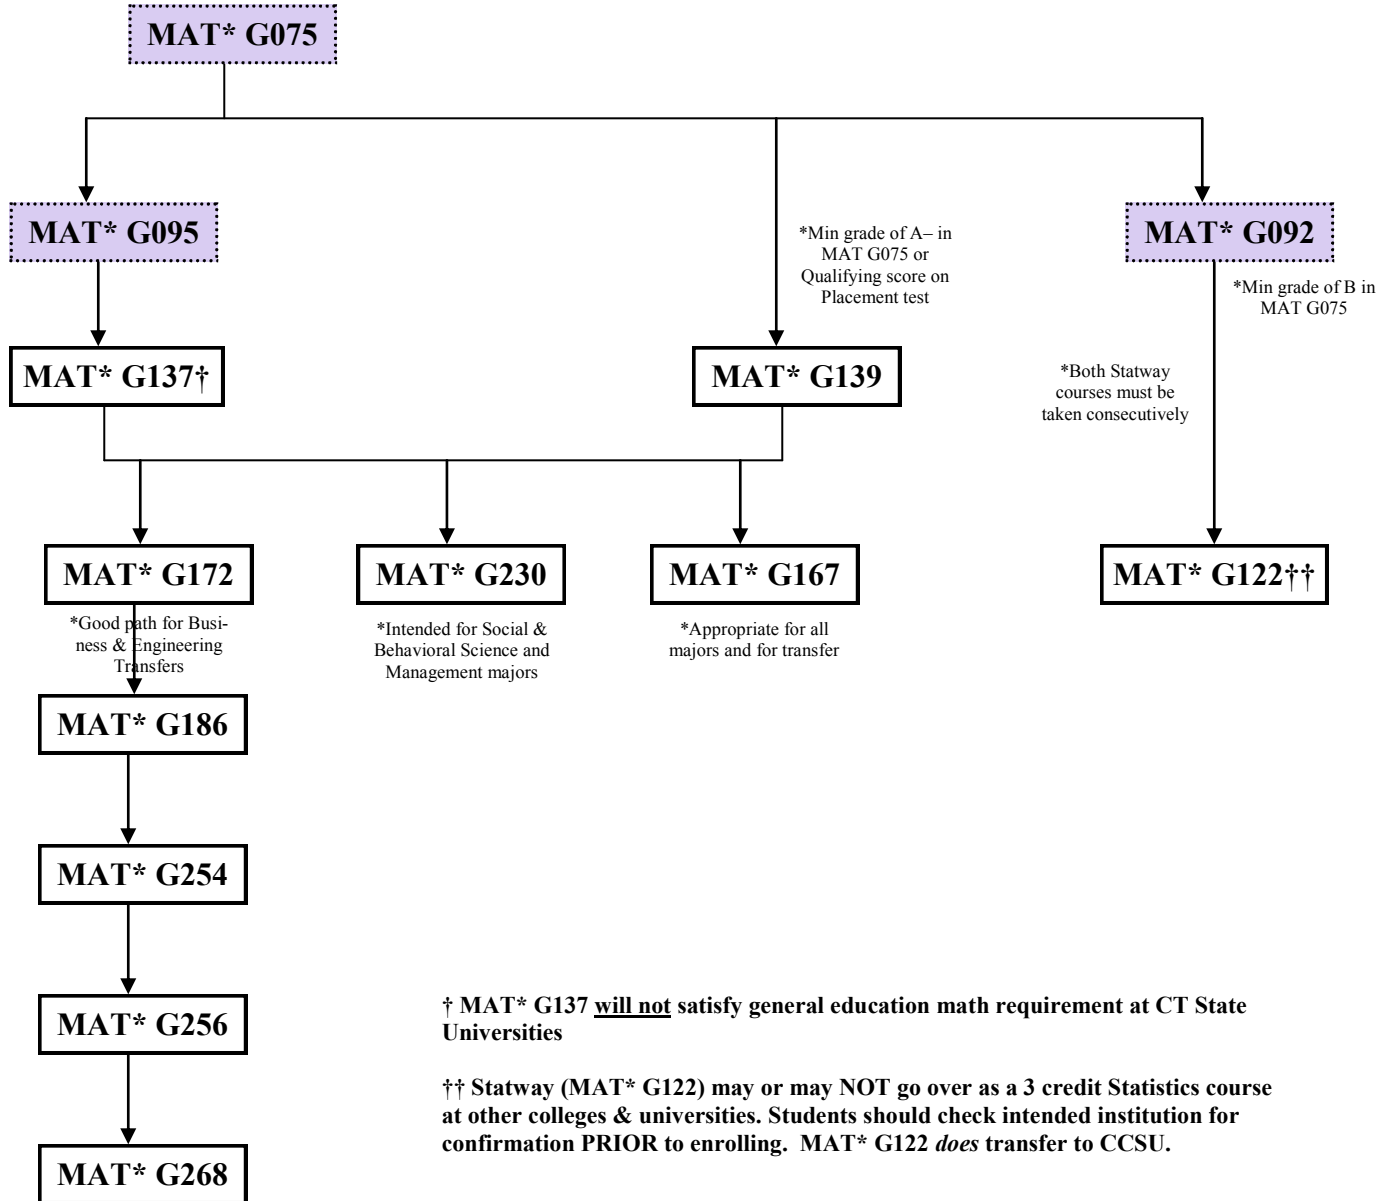

Pathways for Math Coursework at Capital Community College

Non-Credit / Developmental Coursework
WILL NOT be applied to degree program but are required if a student places into course based on Placement Test scores.

G075 Pre-Algebra Number Sense, Geom.
 G092 Statway I
 G095 Elementary Algebra
 G097 Elem. Algebra Found. w/Pre-Algebra

College Level / Credit Courses

G122 Statway II
 G137 Intermediate Algebra
 G139 Intro & Intermed. Algebra Combined
 G167 Principles of Statistics
 G172 College Algebra
 G186 Pre-Calculus
 G230 Applied Calculus I
 G254 Calculus I
 G256 Calculus II
 G268 Calculus III

† **MAT* G137 will not satisfy general education math requirement at CT State Universities**

†† **Statway (MAT* G122) may or may NOT go over as a 3 credit Statistics course at other colleges & universities. Students should check intended institution for confirmation PRIOR to enrolling. MAT* G122 does transfer to CCSU.**