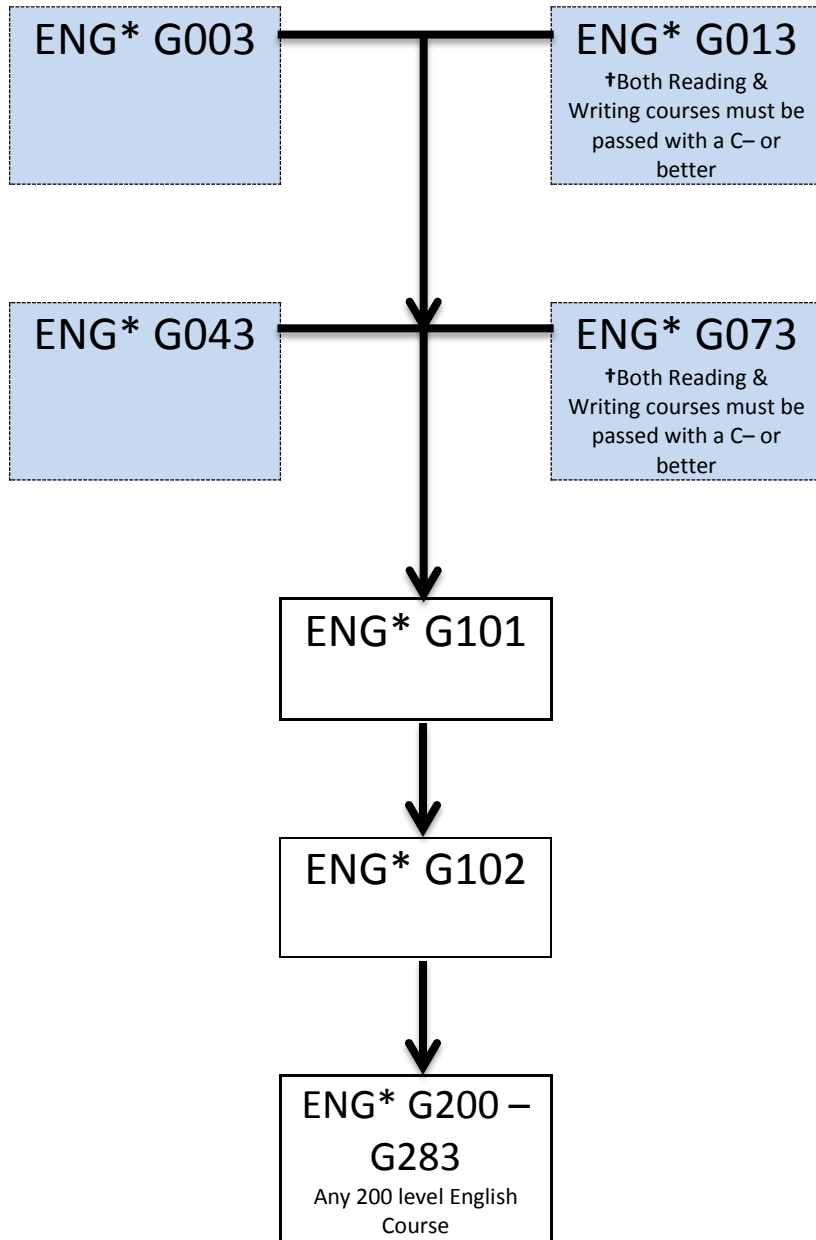

Pathway for English Coursework at Capital Community College

Non-Credit/Developmental Coursework
WILL NOT be applied to degree program but are required if a student places into course based on Placement Test scores.

G003 Foundations of Reading
G013 Writing Foundations of English
G043 Writing: Paragraph to Essay
G073 Academic Reading

College Level / Credit Courses

G101 Composition
G102 Literature & Composition
G200 Advanced Composition
G211-283 Creative Writing & Literature electives